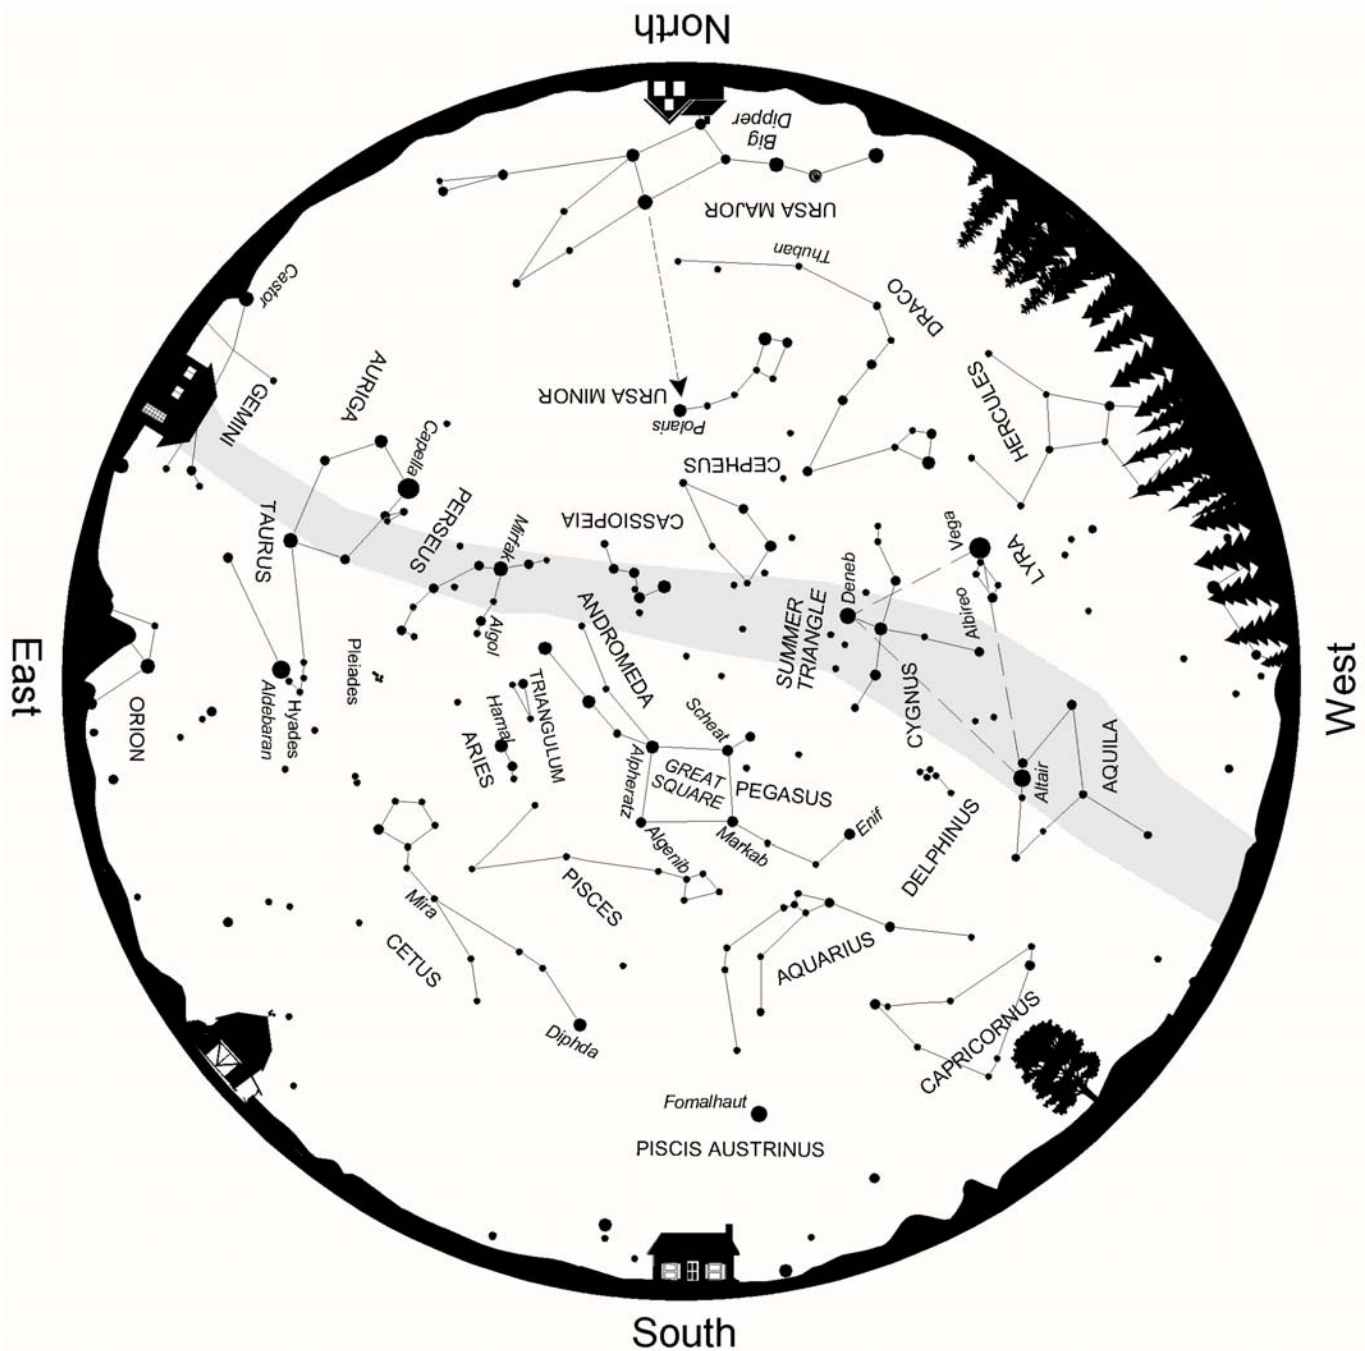

# Autumn sky 2017

## Timetable

July 1	5 a.m.	October 1	11 p.m.
August 1	3 a.m.	November 1	9 p.m.
September 1	1 a.m.	December 1	7 p.m.

All times are standard time. Add 1 hour for daylight savings time.

## Autumn sky: Things to Know

Constellations	Stars	Etc.
1. ANDROMEDA	1. <i>Alpheratz</i>	1. Big Dipper
2. AQUARIUS	2. <i>Algol</i>	2. Great Square
3. AQUILA	3. <i>Altair</i>	3. Hyades
4. AURIGA	4. <i>Aldebaran</i>	4. Little Dipper
5. CAPRICORNUS	5. <i>Capella</i>	5. Milky Way
6. CASSIOPEIA	6. <i>Deneb</i>	6. Pleiades
7. CEPHEUS	7. <i>Diphda</i>	7. Summer Triangle
8. CETUS	8. <i>Enif</i>	
9. CYGNUS	9. <i>Fomalhaut</i>	
10. DELPHINUS	10. <i>Mira</i>	
11. DRACO	11. <i>Mirfak</i>	
12. HERCULES	12. <i>Polaris</i>	
13. LYRA	13. <i>Vega</i>	
14. PERSEUS		
15. PISCES		
16. PISCIS AUSTRINUS		
17. TAURUS		
18. TRIANGULUM		
19. URSA MAJOR		
20. URSA MINOR		