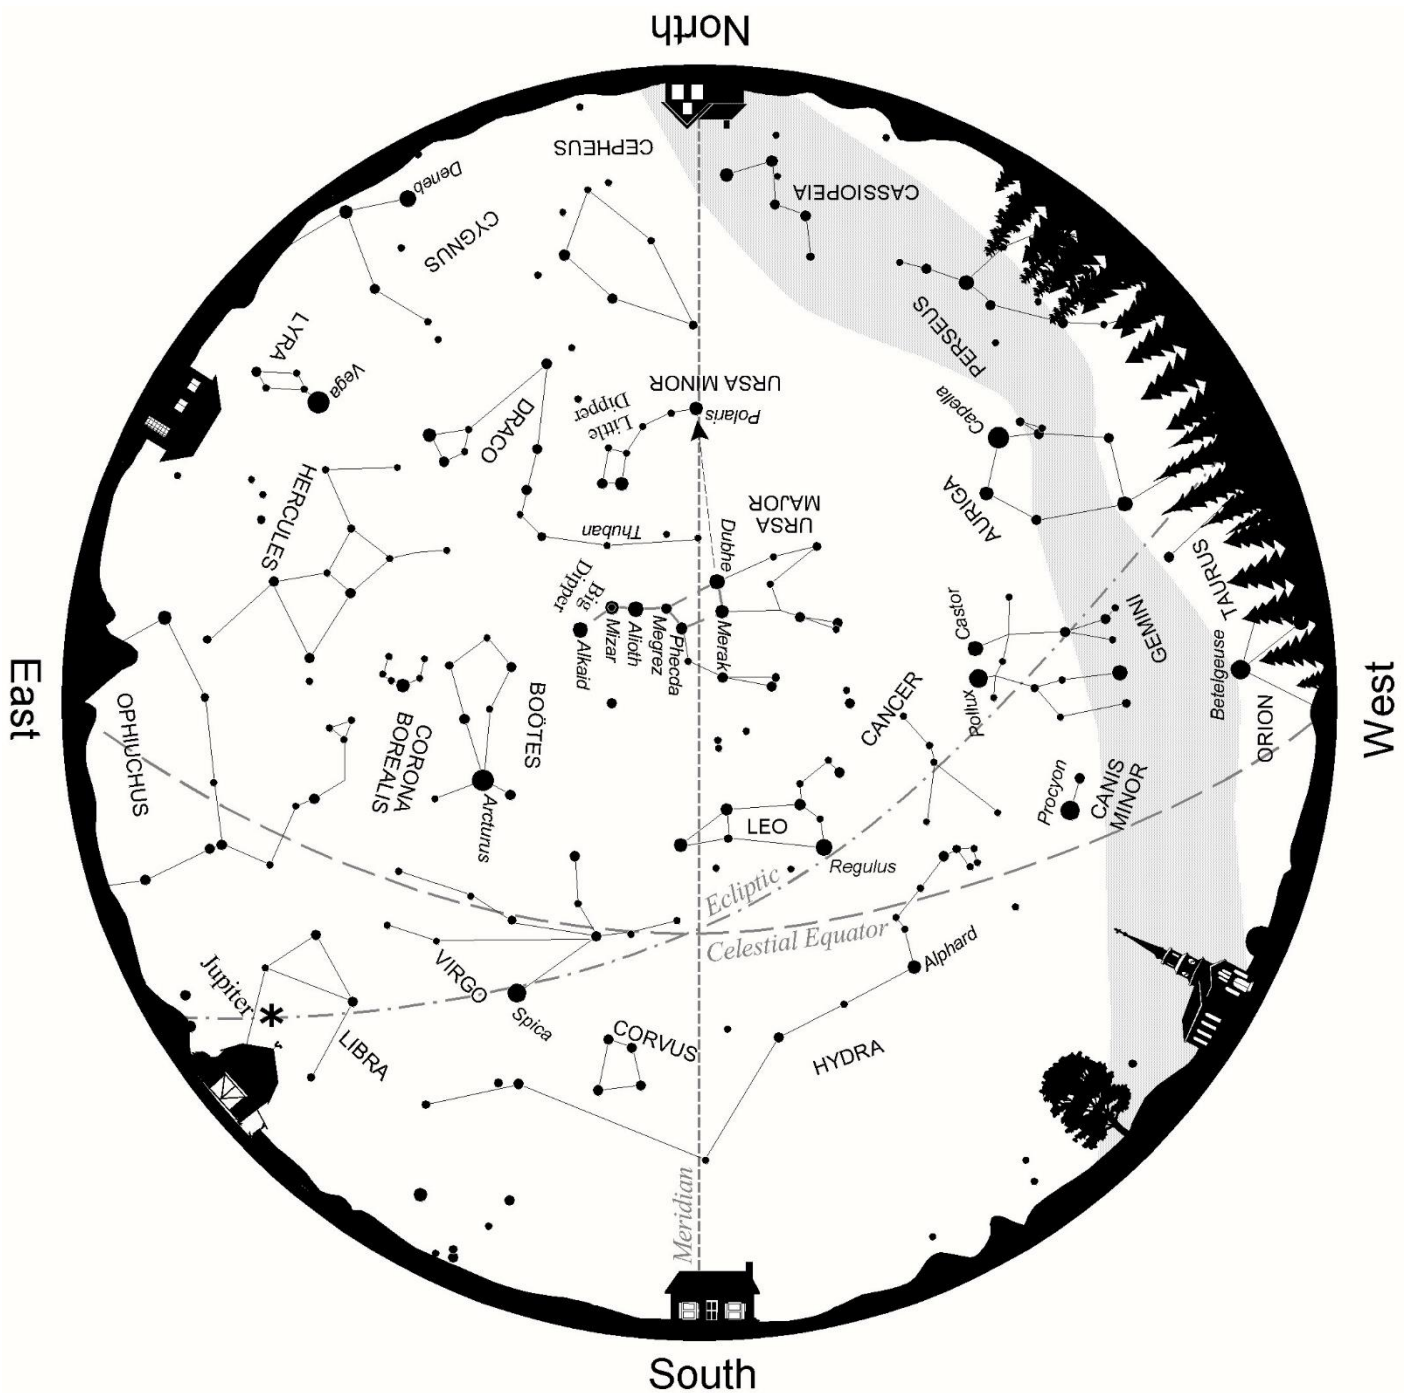

Spring sky 2018

Timetable

| | | | |
|------------|--------|---------|---------|
| January 1 | 5 a.m. | April 1 | 11 p.m. |
| February 1 | 3 a.m. | May 1 | 9 p.m. |
| March 1 | 1 a.m. | June 1 | 7 p.m. |

All times are Eastern Standard Time. Add 1 hour for Daylight Saving Time.

Spring sky: Things to Know

CONSTELLATIONS

1. AURIGA
2. BOÖTES
3. CANCER
4. CANIS MINOR
5. CASSIOPEIA
6. CORONA BOREALIS
7. CORVUS
8. CYGNUS
9. GEMINI
10. HERCULES
11. HYDRA
12. LEO
13. LIBRA
14. LYRA
15. ORION
16. URSA MAJOR
17. URSA MINOR
18. VIRGO

Stars

1. *Alioth*
2. *Alkaid*
3. *Alphard*
4. *Arcturus*
5. *Betelgeuse*
6. *Capella*
7. *Castor*
8. *Deneb*
9. *Dubhe*
10. *Megrez*
11. *Merak*
12. *Mizar*
13. *Phecda*
14. *Polaris*
15. *Pollux*
16. *Procyon*
17. *Regulus*
18. *Spica*
19. *Vega*

Asterisms, planets, etc.

1. Big Dipper
2. Little Dipper
3. Jupiter