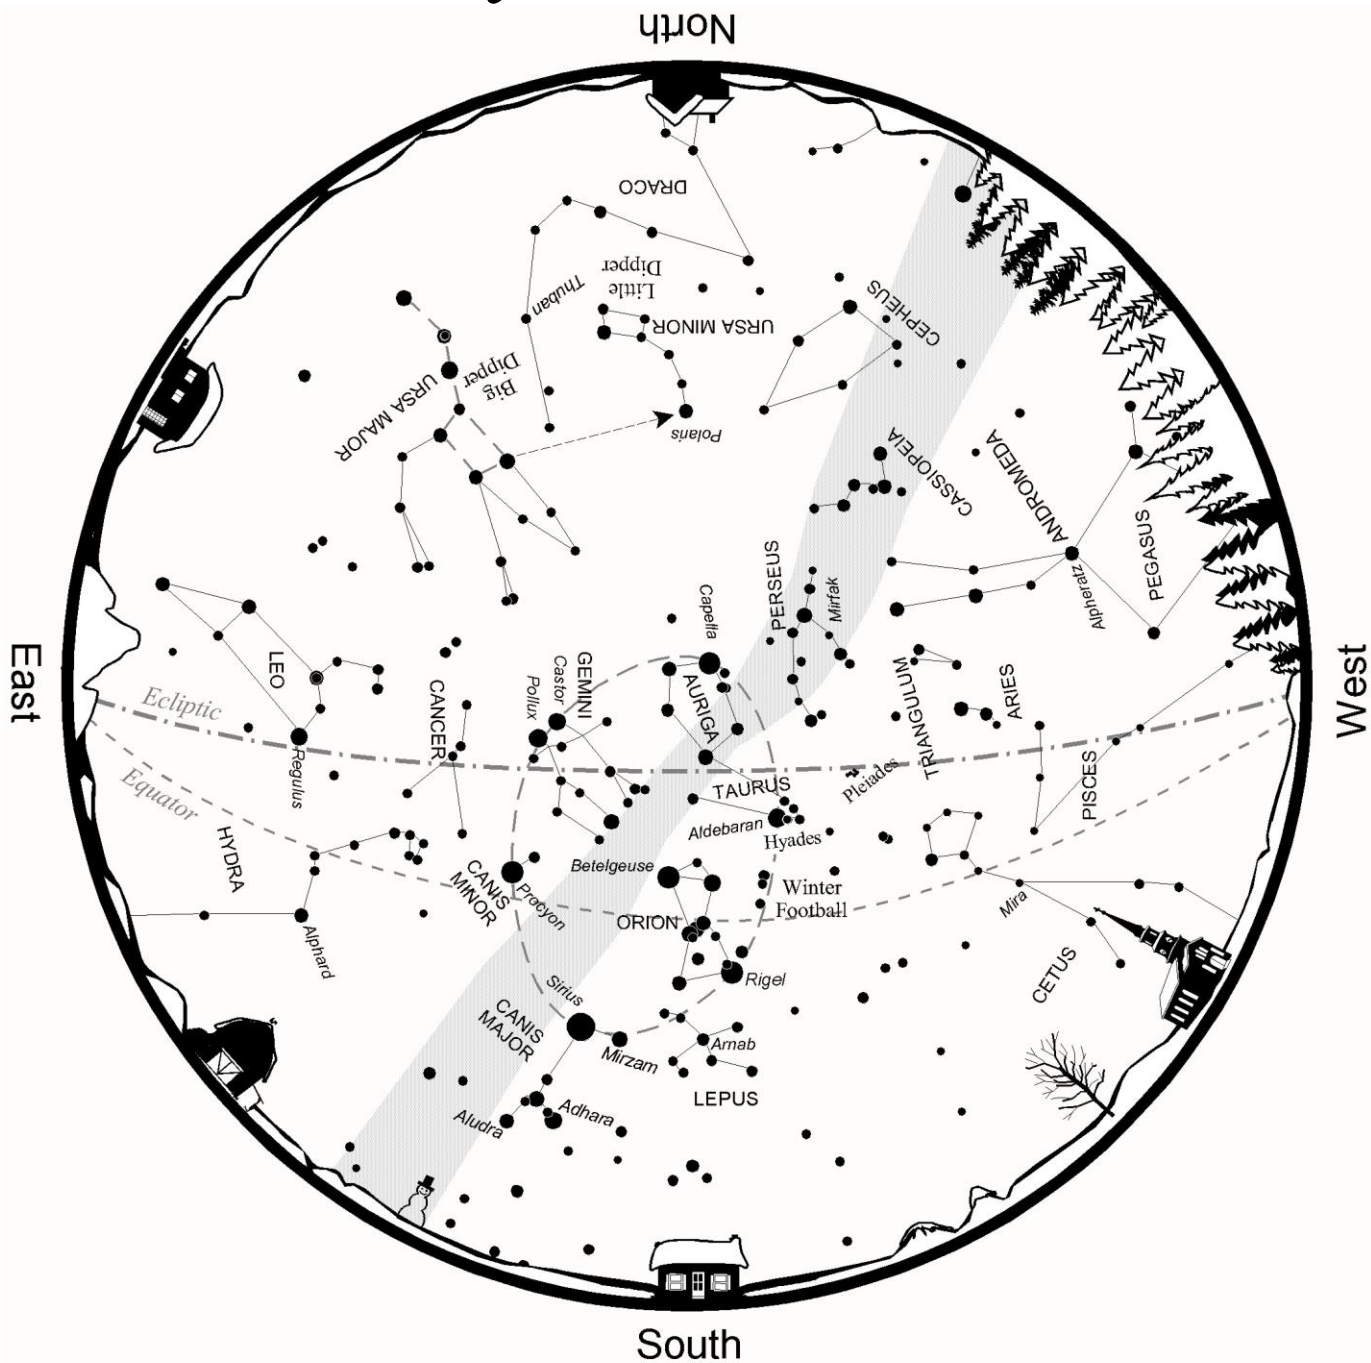

Winter sky

Timetable

October 1	5 a.m.	January 1	11 p.m.
November 1	3 a.m.	February 1	9 p.m.
December 1	1 a.m.	March 1	7 p.m.

All times are standard time. Add 1 hour for daylight savings time.

Winter sky: Things to Know

Constellations

1. Andromeda
2. Aries
3. Auriga
4. Cancer
5. Canis Major
6. Canis Minor
7. Cassiopeia
8. Cygnus
9. Gemini
10. Leo
11. Lepus
12. Orion
13. Pegasus
14. Perseus
15. Taurus
16. Triangulum
17. Ursa Major
18. Ursa Minor

Stars

1. Aldebaran
2. Betelgeuse
3. Capella
4. Castor
5. Deneb
6. Mirfak
7. Polaris
8. Pollux
9. Procyon
10. Regulus
11. Rigel
12. Sirius

Asterisms, planets, etc.

1. Big Dipper
2. Great Square of Pegasus
3. Little Dipper
4. Milky Way
5. Pleiades
6. Winter Football